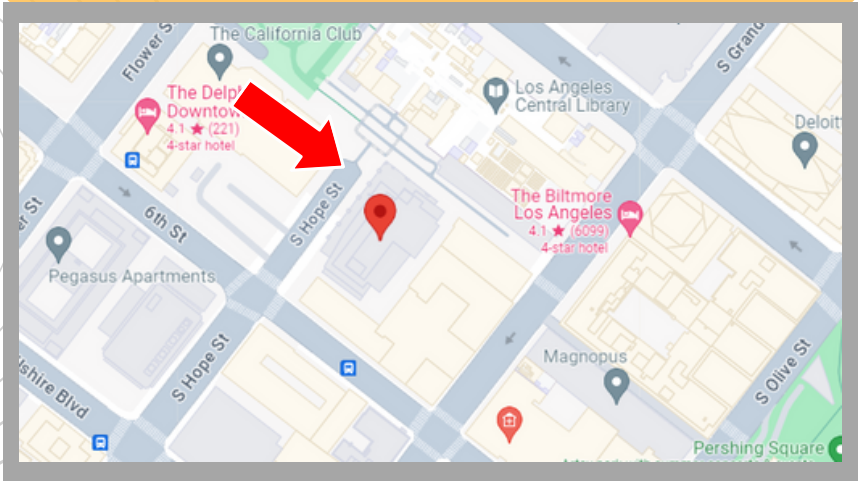

ADR SERVICES, INC.

Downtown LA Parking Instructions

550 S Hope Street, Suite 1000
Los Angeles, California 90071

Heading North on S. Hope pass W. 6th Street and the garage is the second entrance on the right towards the end of the cul-de-sac. Entrance leads into a secured, six level, subterranean parking garage with valet and 24-hour security.